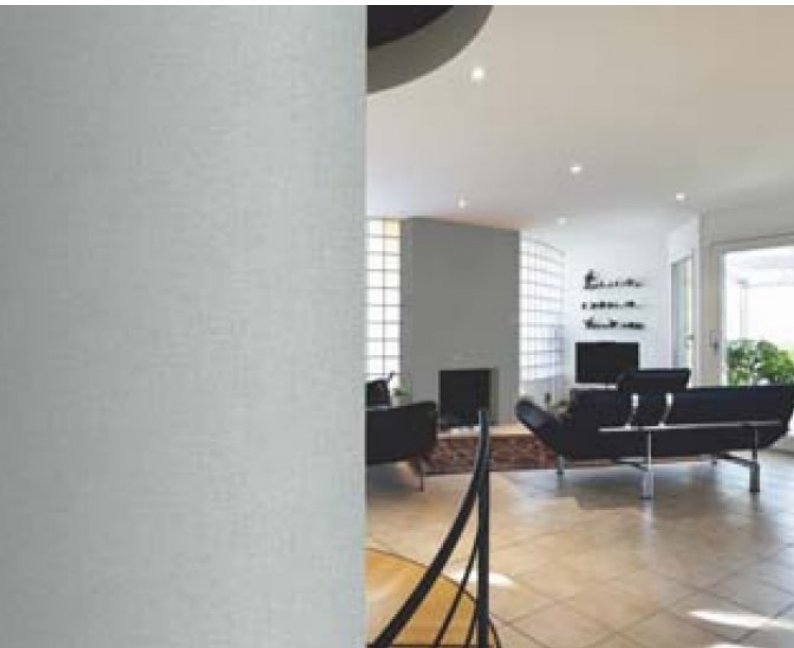

For further information please contact customer services on 03705 117 118.

Product Details

Design:	Rohan
SKU:	01A63
Colour Description:	Grey
Width:	130 cm
Length:	30 m
Sold By:	Per linear metre
Construction Type:	Fabric backed Vinyl
Backer:	Non woven polyester
Weight:	360 gsm
Fire rating:	Euro Class B-s2, d0