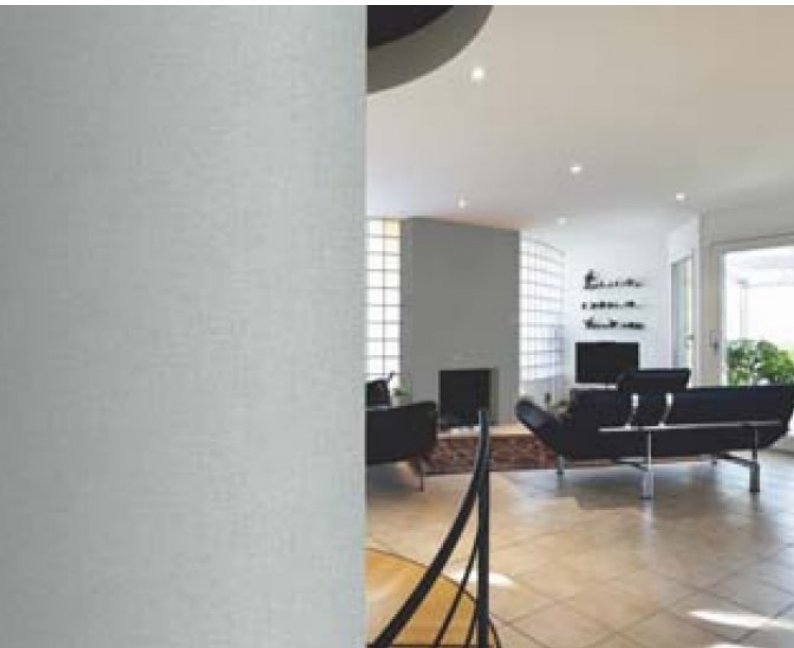

For further information please contact customer services on 03705 117 118.

Product Details

Design:	Rohan
SKU:	01A63
Colour Description:	Grey
Width:	130 cm
Length:	30 m
Sold By:	Per linear metre
Construction Type:	Fabric backed Vinyl
Backer:	Non woven polyester
Weight:	360 gsm
Fire rating:	Euro Class B-s2, d0

CLEANABILITY

Extra Scrubbable

IMO RATED

BV0062

LIGHTFASTNESS

Excellent.
(7 out of 8 to BSEN20105)

VOC RATED

A+

CE COMPLIANT

CONTAINS BIOCIDES

Hanging Information

Pattern Repeat:	0cm
Pattern Offset:	0cm
Pattern Overlap:	6cm
Recommended Adhesive:	Murabond Heavy. On dry lining use Murabond Easy Strip. On sealed surfaces use Murabond Sealed Surface Adhesive. For other surfaces contact Customer Services on 03705 117 118.

AVAILABLE COLOURWAYS IN THIS DESIGN

To view the full range of colourways available in this design, please search 'Rohan' using the search function tool on the Muraspec website.

OVERLAP & TRIM

BY REVERSE HANGING

RANDOM MATCH

PASTE TO WALL