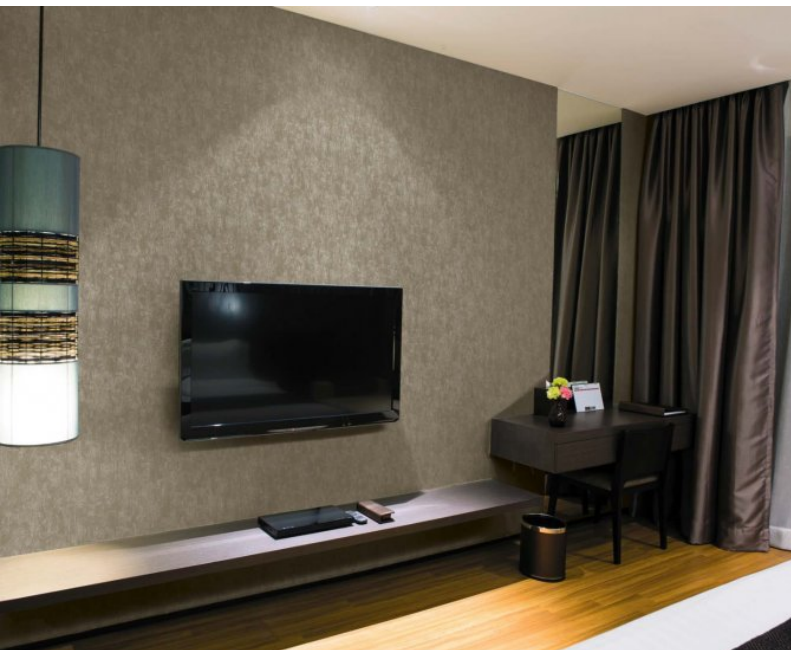

Product Details

Design:	Grecian
SKU:	08A85
Colour Description:	Taupe
Width:	130 cm
Length:	30 m
Sold By:	Per linear metre
Construction Type:	Fabric backed Vinyl
Backer:	Osnaburg
Weight:	455 gsm
Fire rating:	Euro Class B-s2, d0