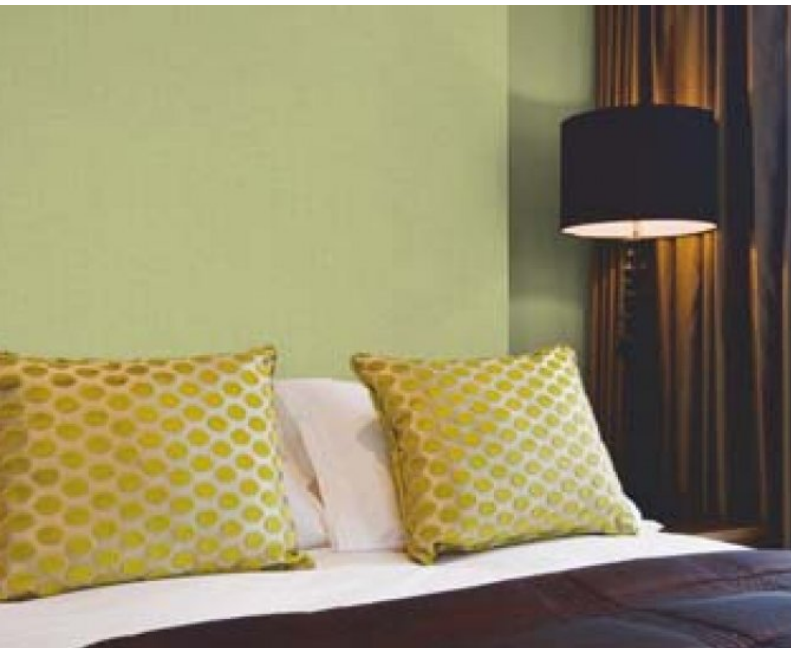

### Product Details

<b>Design:</b>	Rohan
<b>SKU:</b>	01A52
<b>Colour Description:</b>	Beige
<b>Width:</b>	130 cm
<b>Length:</b>	30 m
<b>Sold By:</b>	Per linear metre
<b>Construction Type:</b>	Fabric backed Vinyl
<b>Backer:</b>	Non woven polyester
<b>Weight:</b>	360 gsm
<b>Fire rating:</b>	Euro Class B-s2, d0