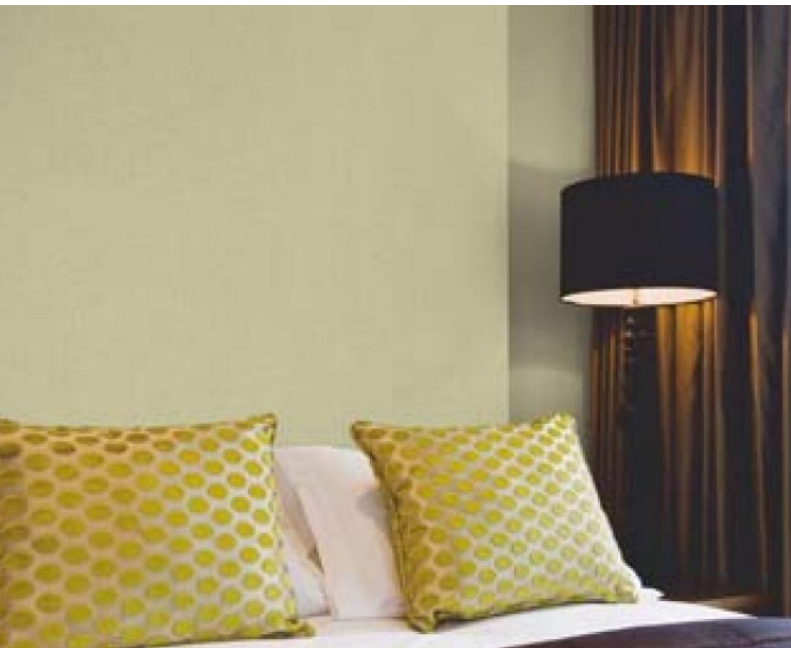

### Product Details

<b>Design:</b>	Rohan
<b>SKU:</b>	01A49
<b>Colour Description:</b>	Beige
<b>Width:</b>	130 cm
<b>Length:</b>	30 m
<b>Sold By:</b>	Per linear metre
<b>Construction Type:</b>	Fabric backed Vinyl
<b>Backer:</b>	Non woven polyester
<b>Weight:</b>	360 gsm
<b>Fire rating:</b>	Euro Class B-s2, d0