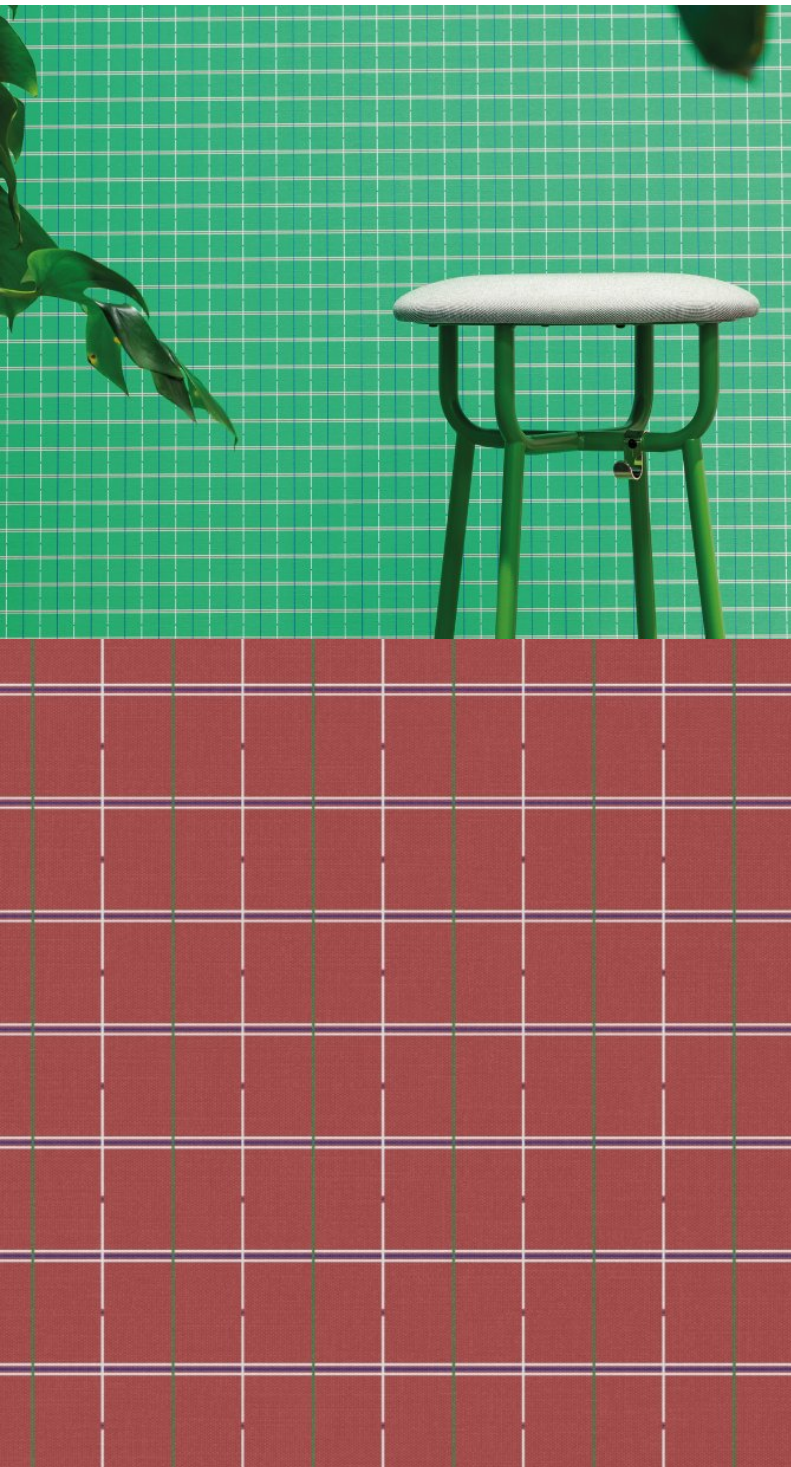

Product Details

Design:	Cahier
SKU:	12258
Colour Description:	Rouge
Width:	130 cm (largeur imprimée 122,5 cm)
Length:	30m
Sold By:	Per linear metre
Construction Type:	Digital Backer
Backer:	Non Woven Polyester
Weight:	350gsm
Fire rating:	Euro Class B-s2, d0

AVAILABLE COLOURWAYS IN THIS DESIGN

To view the full range of colourways available in this design, please search 'Cahier' using the search function tool on the Muraspec website.

OVERLAP & TRIM

BY STRAIGHT HANGING