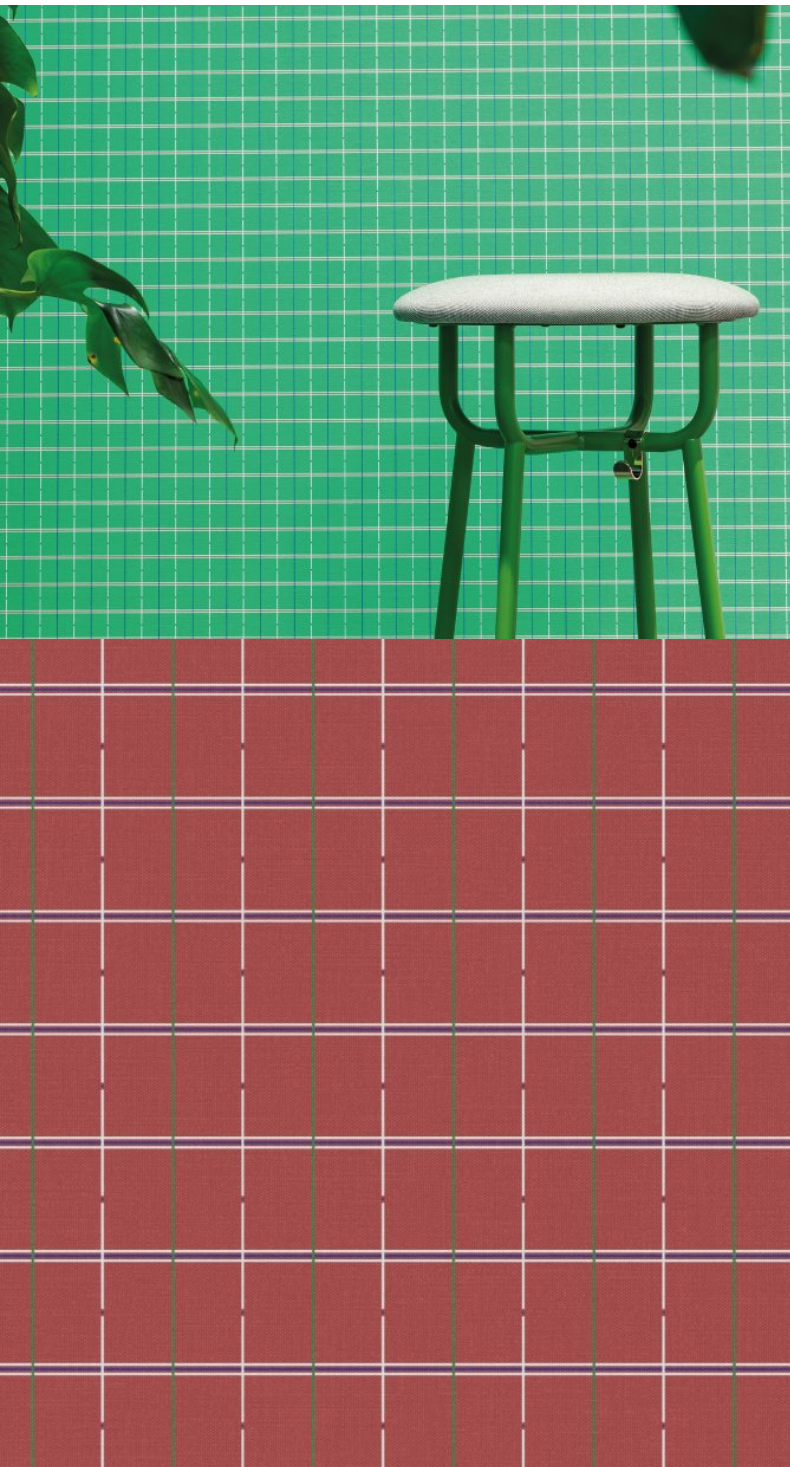

Product Details

Design:	Cahier
SKU:	12258
Colour Description:	Rouge
Width:	130 cm (largeur imprimée 122,5 cm)
Length:	30m
Sold By:	Per linear metre
Construction Type:	Digital Backer
Backer:	Non Woven Polyester
Weight:	350gsm
Fire rating:	Euro Class B-s2, d0

AVAILABLE COLOURWAYS IN THIS DESIGN

To view the full range of colourways available in this design, please search 'Cahier' using the search function tool on the Muraspec website.

OVERLAP & TRIM

BY STRAIGHT HANGING