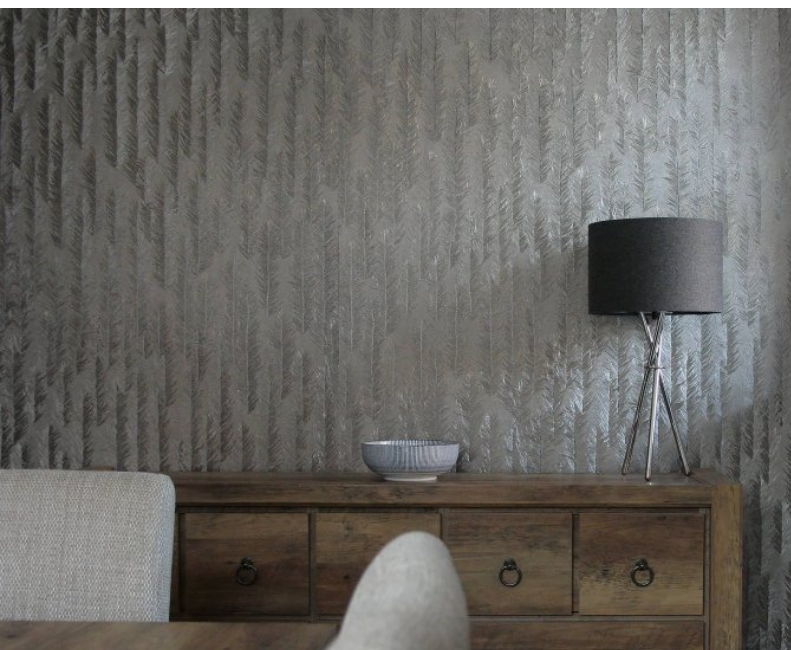

Our mesmeric feathered wallcoverings brand new to our nature-inspired Astoria designs. For further information please contact customer services on 03705 117 118.

Product Details

Design:	Frond
SKU:	10737
Colour Description:	Copper
Width:	130 cm
Length:	30 m
Sold By:	Per linear metre
Construction Type:	Fabric backed Vinyl
Backer:	Non woven polyester
Weight:	410 gsm
Fire rating:	Euro Class B-s2, d0