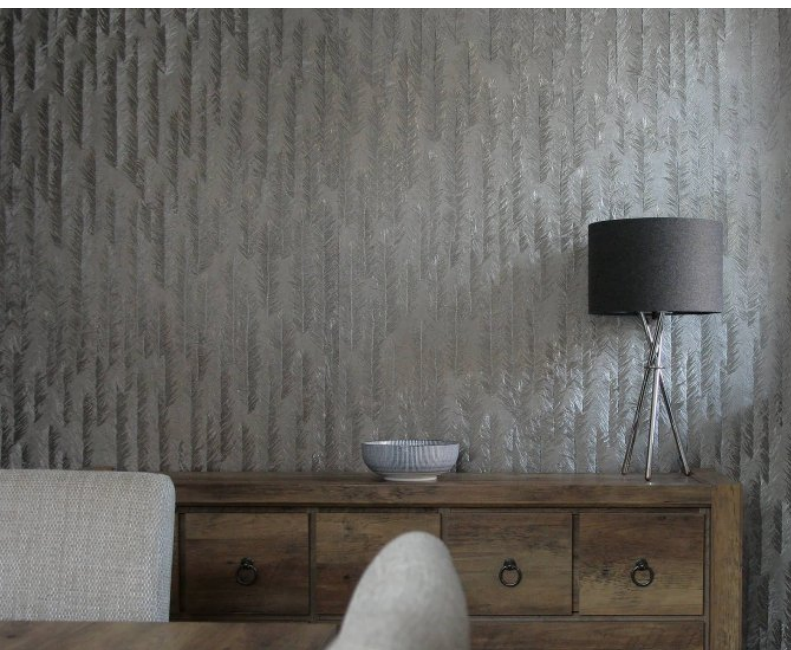

### Product Details

<b>Design:</b>	Frond
<b>SKU:</b>	10736
<b>Colour Description:</b>	brown
<b>Width:</b>	130 cm
<b>Length:</b>	30 m
<b>Sold By:</b>	Per linear metre
<b>Construction Type:</b>	Fabric backed Vinyl
<b>Backer:</b>	Non woven polyester
<b>Weight:</b>	410 gsm
<b>Fire rating:</b>	Euro Class B-s2, d0