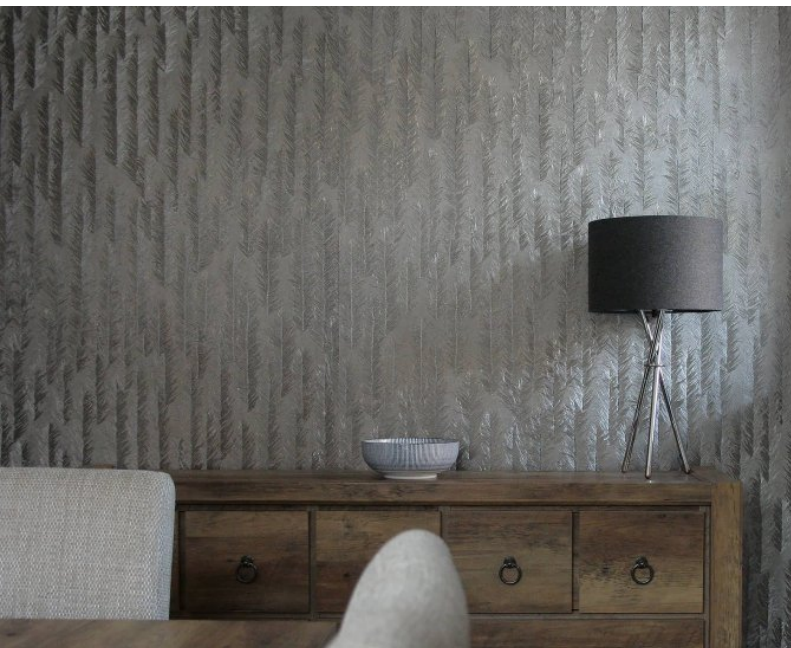

Our mesmeric feathered wallcoverings brand new to our nature-inspired Astoria designs. For further information please contact customer services on 03705 117 118.

Product Details

Design:	Fronde
SKU:	10735
Colour Description:	Bronze
Width:	130 cm
Length:	30 m
Sold By:	Per linear metre
Construction Type:	Fabric backed Vinyl
Backer:	Non woven polyester
Weight:	410 gsm
Fire rating:	Euro Class B-s2, d0