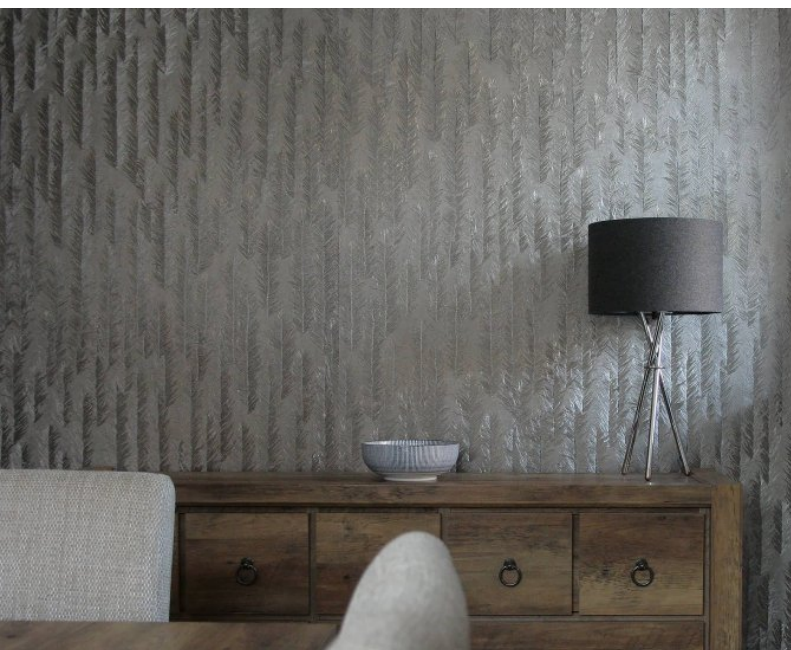

Our mesmeric feathered wallcoverings brand new to our nature-inspired Astoria designs. For further information please contact customer services on 03705 117 118.

Product Details

Design:	Frond
SKU:	10732
Colour Description:	Grey
Width:	130 cm
Length:	30 m
Sold By:	Per linear metre
Construction Type:	Fabric backed Vinyl
Backer:	Non woven polyester
Weight:	410 gsm
Fire rating:	Euro Class B-s2, d0