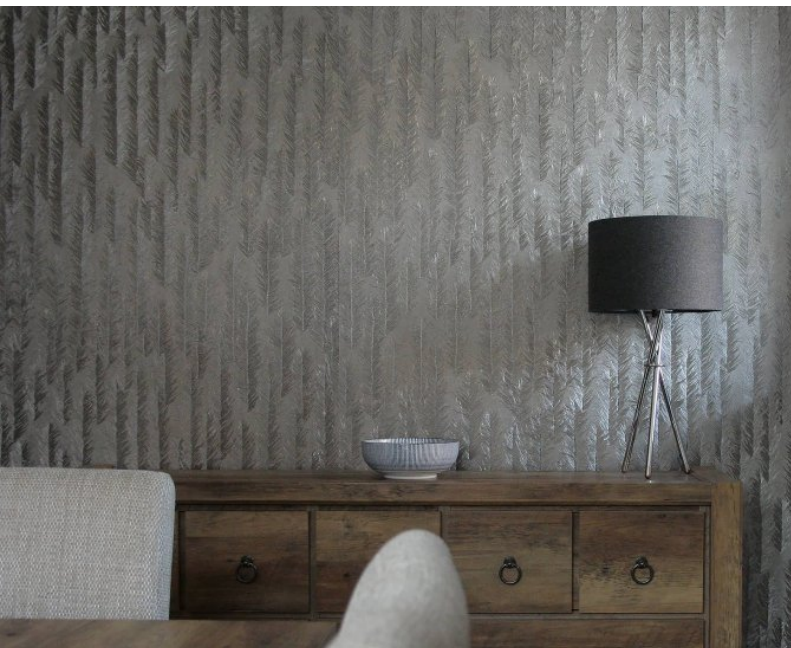

### Product Details

<b>Design:</b>	Frond
<b>SKU:</b>	10731
<b>Colour Description:</b>	Silver
<b>Width:</b>	130 cm
<b>Length:</b>	30 m
<b>Sold By:</b>	Per linear metre
<b>Construction Type:</b>	Fabric backed Vinyl
<b>Backer:</b>	Non woven polyester
<b>Weight:</b>	410 gsm
<b>Fire rating:</b>	Euro Class B-s2, d0