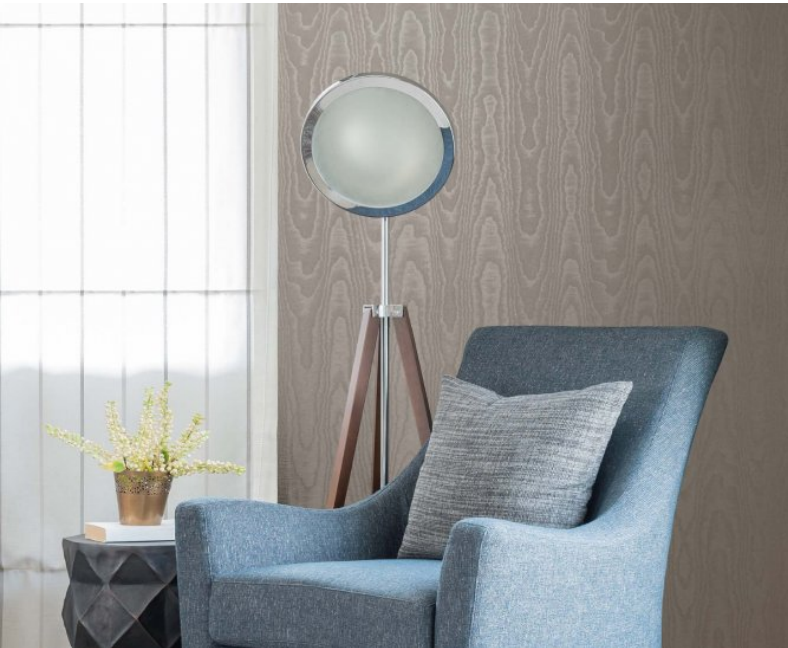

Colourful, water-effect wallcoverings. For further information please contact customer services on 03705 117 118.

Product Details

Design:	Moire
SKU:	02G92
Colour Description:	Brown
Width:	130 cm
Length:	30 m
Sold By:	Per linear metre
Construction Type:	Fabric backed Vinyl
Backer:	Non woven polyester
Weight:	460 gsm
Fire rating:	Euro Class B-s1, d0