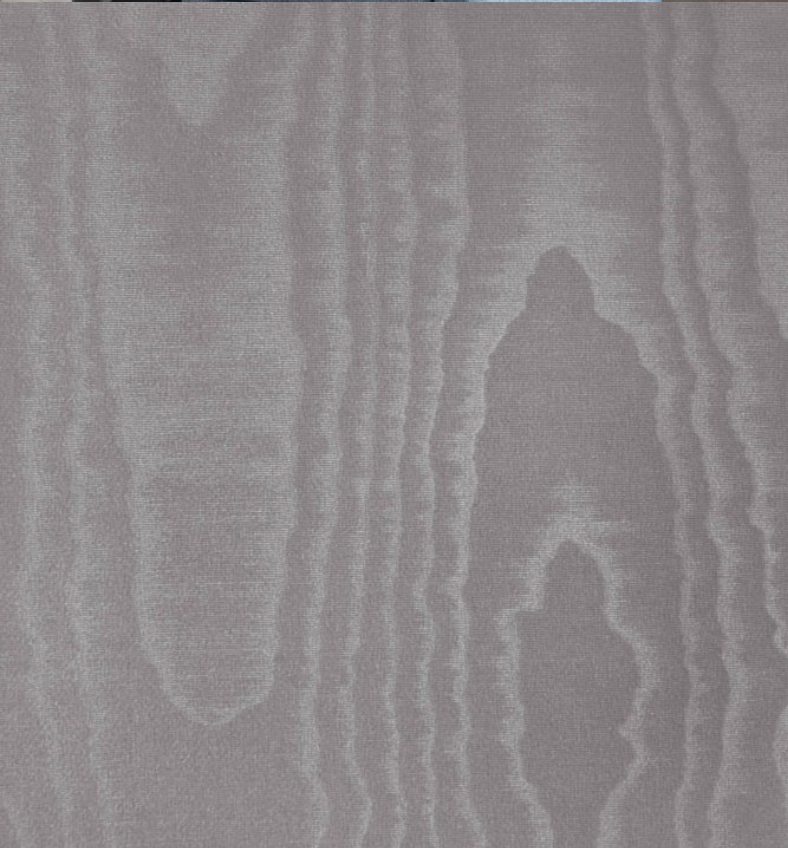

Colourful, water-effect wallcoverings. For further information please contact customer services on 03705 117 118.

Product Details

Design:	Moire
SKU:	02G92
Colour Description:	Brown
Width:	130 cm
Length:	30 m
Sold By:	Per linear metre
Construction Type:	Fabric backed Vinyl
Backer:	Non woven polyester
Weight:	460 gsm
Fire rating:	Euro Class B-s1, d0

CE COMPLIANT

CONTAINS BIOCIDES

Hanging Information

Pattern Repeat:	0cm
Pattern Offset:	0cm
Pattern Overlap:	5cm
Recommended Adhesive:	Murabond Heavy. On dry lining use Murabond Easy Strip. On sealed surfaces use Murabond Sealed Surface Adhesive. For other surfaces contact Customer Services on 03705 117 118.

AVAILABLE COLOURWAYS IN THIS DESIGN

To view the full range of colourways available in this design, please search 'Moire' using the search function tool on the Muraspec website.

OVERLAP & TRIM

BY REVERSE HANGING