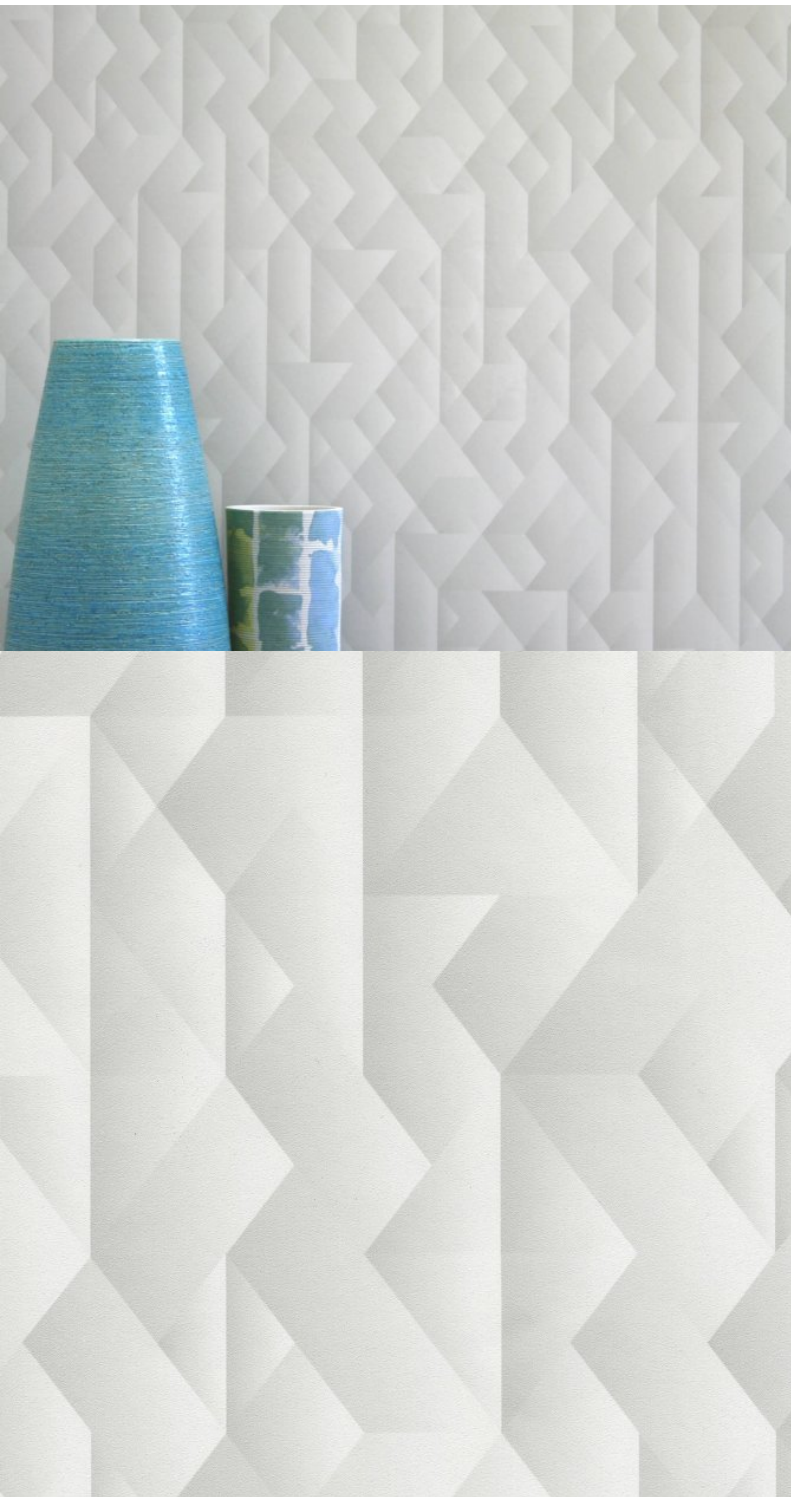

For further information please contact customer services on 03705 117 118.

Product Details

Design:	Solitaire
SKU:	01B98
Colour Description:	Grey
Width:	130 cm
Length:	30 m
Sold By:	Per linear metre
Construction Type:	Fabric backed Vinyl
Backer:	Non woven polyester
Weight:	360 gsm
Fire rating:	Euro Class B-s2, d0

AVAILABLE COLOURWAYS IN THIS DESIGN

To view the full range of colourways available in this design, please search 'Solitaire' using the search function tool on the Muraspec website.

OVERLAP & TRIM

BY STRAIGHT HANGING