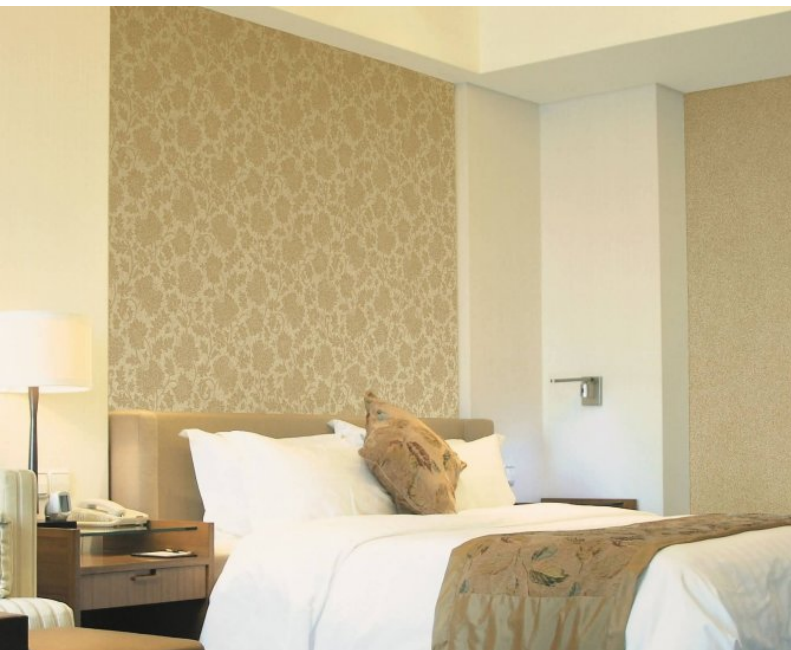

Divine floral designs, Celeste Floral adds character and breathe new life into a design scheme. For further information, please contact customer services on 03705 117 118.

Product Details

Design:	Celeste Floral
SKU:	02F41
Colour Description:	Taupe
Width:	127 cm
Length:	30 m
Sold By:	Per linear metre
Construction Type:	Fabric backed Vinyl
Backer:	Non woven polyester
Weight:	455 gsm
Fire rating:	Euro Class B-s2, d0

CLEANABILITY

Extra Washable

IMO RATED

BV0062

LIGHTFASTNESS

Excellent.
(7 out of 8 to BSEN20105)

VOC RATED

A+

CE COMPLIANT

CONTAINS BIOCIDES

Hanging Information

Pattern Repeat:	53cm
Pattern Offset:	26.5
Pattern Overlap:	5cm
Recommended Adhesive:	Murabond Heavy. On dry lining use Murabond Easy Strip. On sealed surfaces use Murabond Sealed Surface Adhesive. For other surfaces contact Customer Services on 03705 117 118.

AVAILABLE COLOURWAYS IN THIS DESIGN

To view the full range of colourways available in this design, please search 'Celeste Floral' using the search function tool on the Muraspec website.

OVERLAP & TRIM

BY STRAIGHT HANGING

STRAIGHT MATCH

PASTE TO WALL