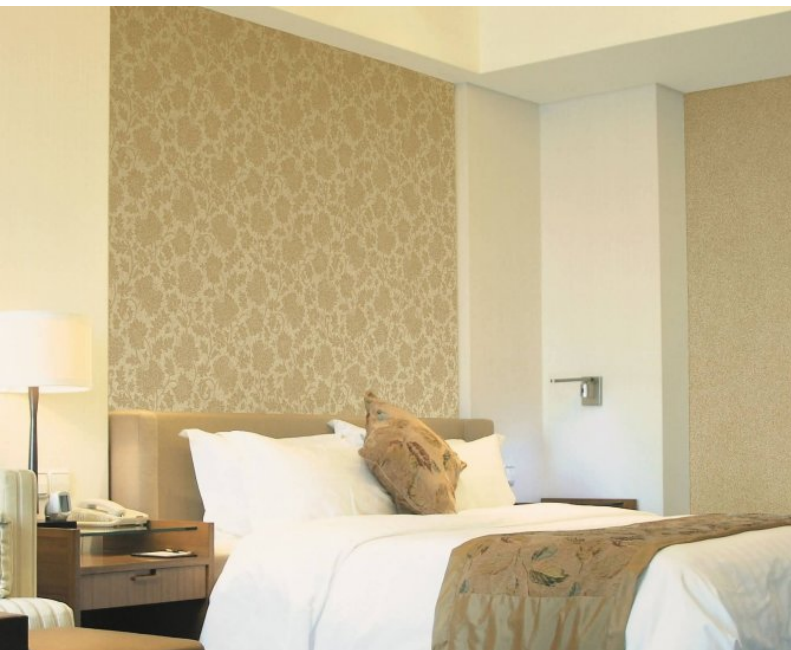

Divine floral designs, Celeste Floral adds character and breathe new life into a design scheme. For further information, please contact customer services on 03705 117 118.

Product Details

Design:	Celeste Floral
SKU:	02F41
Colour Description:	Taupe
Width:	127 cm
Length:	30 m
Sold By:	Per linear metre
Construction Type:	Fabric backed Vinyl
Backer:	Non woven polyester
Weight:	455 gsm
Fire rating:	Euro Class B-s2, d0