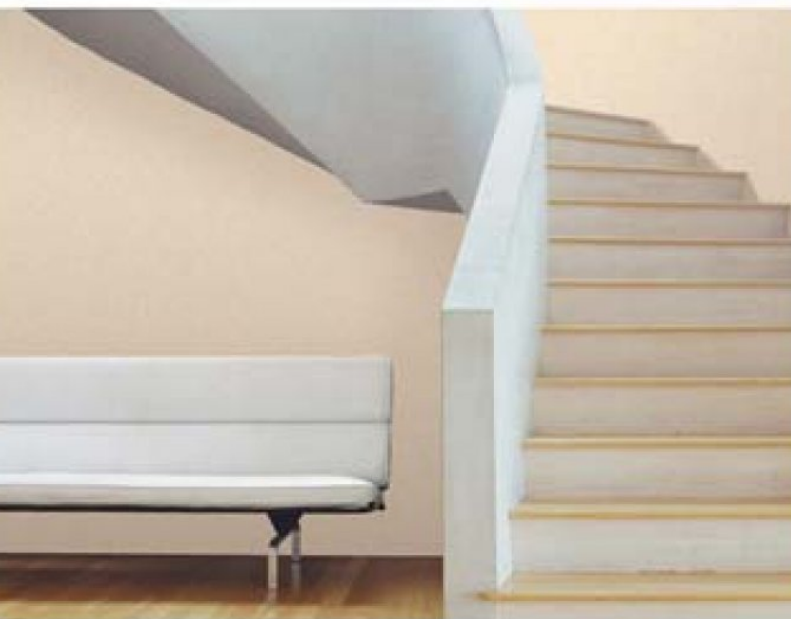

For further information please contact customer services on 03705 117 118.

Product Details

Design:	Colour Index
SKU:	MPC30521
Colour Description:	Cream
Width:	130 cm
Length:	30 m
Sold By:	Per linear metre
Construction Type:	Fabric backed Vinyl
Backer:	Cotton Scrim
Weight:	440 gsm
Fire rating:	Euro Class B-s2, d0