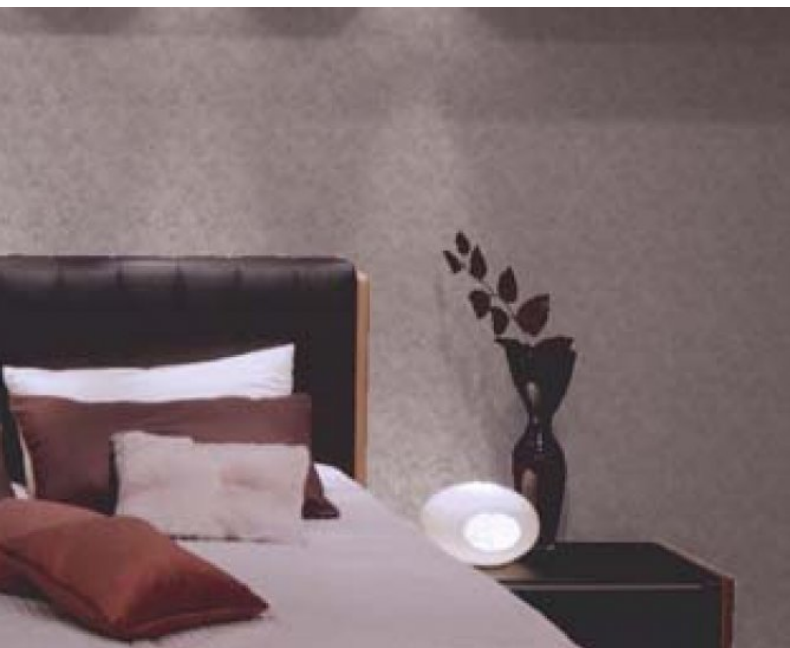

For further information please contact customer services on 03705 117 118.

Product Details

Design:	Celeste
SKU:	02A37
Colour Description:	Purple
Width:	127 cm
Length:	30 m
Sold By:	Per linear metre
Construction Type:	Fabric backed Vinyl
Backer:	Non woven polyester
Weight:	455 gsm
Fire rating:	Euro Class B-s2, d0