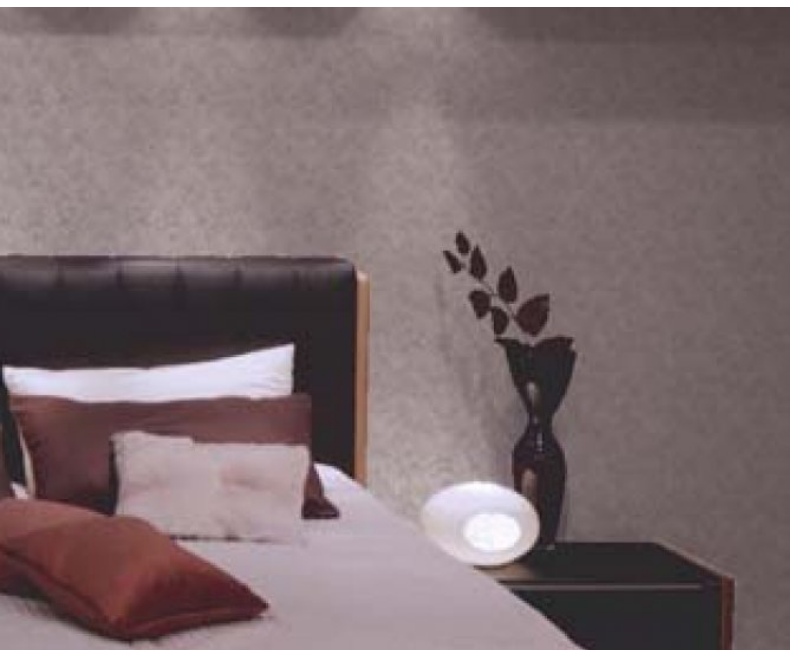

For further information please contact customer services on 03705 117 118.

Product Details

Design:	Celeste
SKU:	02A37
Colour Description:	Purple
Width:	127 cm
Length:	30 m
Sold By:	Per linear metre
Construction Type:	Fabric backed Vinyl
Backer:	Non woven polyester
Weight:	455 gsm
Fire rating:	Euro Class B-s2, d0